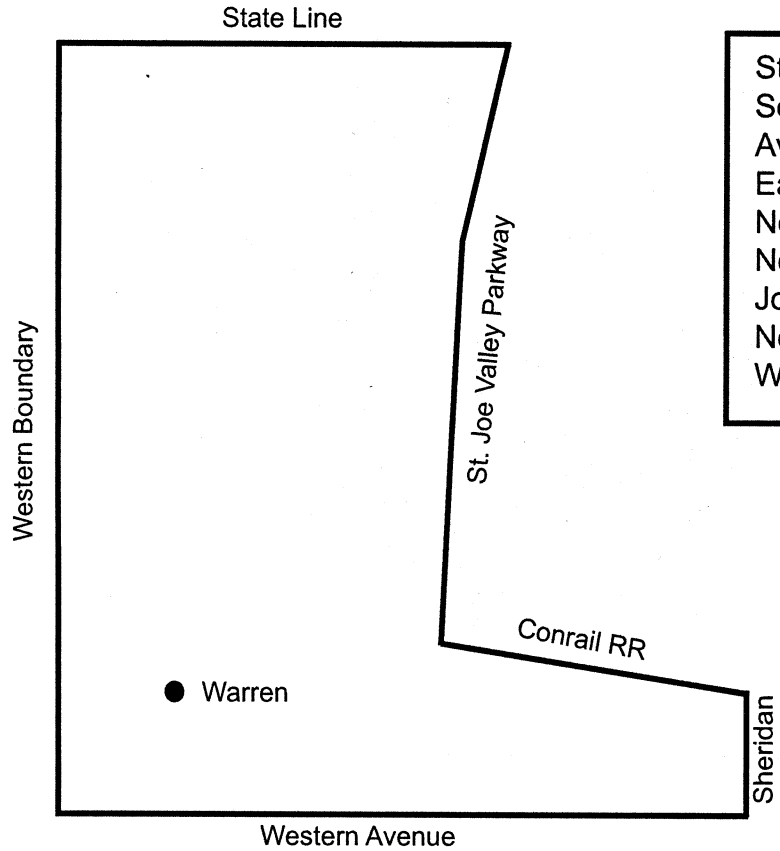

WARREN PRIMARY

Start at the State Line and the Western Boundary
South along the Western Boundary to Western Avenue
East on Western Avenue to Sheridan Street
North on Sheridan Street to the Conrail RR tracks
Northwest along the Conrail RR tracks to the St. Joe Valley Parkway
North on the Parkway to the State Line
West along the State Line to the Western Boundary